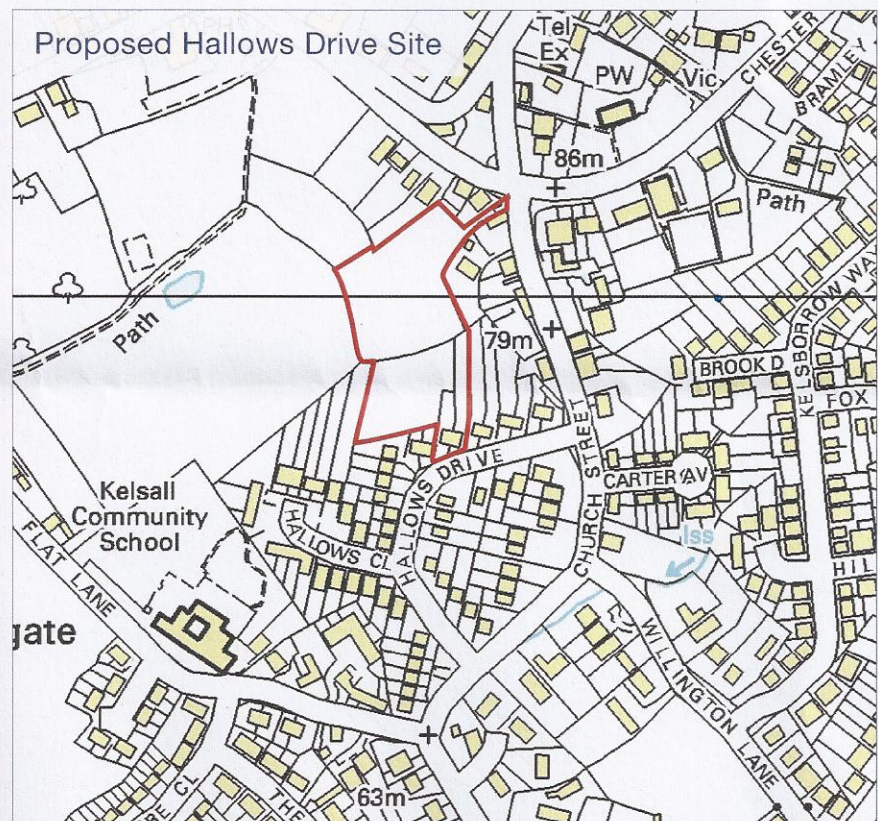

VENUE

Kelsall Social Club
Chester Road
Kelsall, CW6 0SB

DATE

Tuesday 22nd May 2012

TIME

3.00pm to 8.00pm

If you are unable to attend the Exhibition the material is available on request from the Hallows Drive project team at Broadway Malyan (Planning Consultants).